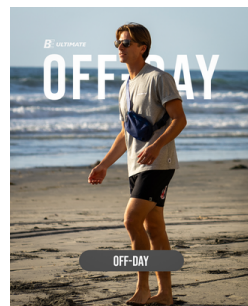

B ULTIMATE

LOOKBOOK

FIND YOUR FIT

Get inspired and find the gear that matches your style. Products built to perform as hard as you do.

Warm Up.....	04-12
On-Field.....	13-19
Bye-Game.....	20-26
Practice.....	27-35
Training.....	36-43
Recovery.....	44-50
Coaching.....	51-55
Off-Day.....	56-61

B ULTIMATE

WARM UP

WARM UP

LOOK 1

Aerolite White Lo-Pro
5-Panel Hat

Softflex 1/4 Zip

Pivot Pants 2.0

White Enduro Socks